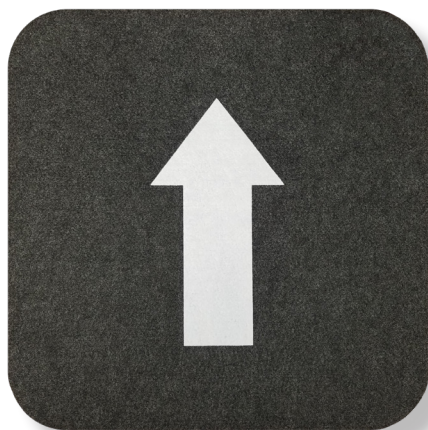

Sure Stride[®] Directional Mats

Specialty Mats • Indoor

Sure Stride Directional mats are adhesive-backed mats printed with an arrow to provide directional cues to customers, visitors, and employees.

- **Provides Clear Direction** – Mats can be rotated to provide directional cues in any direction
- **Stays in Place** – Adhesive backing keeps the mat flat and in place, even with heavy cart and buggy traffic
- **Hassle Free** – Mats can be left in place during daily floor cleaning; floor scrubbers, mops, and brooms will pass right over them without causing damage
- **Won't Leave Residue** – Sure Stride mats are less likely to leave a sticky residue than floor decals
- **Odor Resistant** – Anti-microbially treated for protection from odors
- **Slip Resistant** – Low-profile high-traction surface provides additional traction and slip resistance
- Will perform for up to 3 to 4 months under normal use
- Sold in case/box; 6 mats per case

Sure Stride[®] Directional Mats

Specialty Mats • Indoor

Product No. 4466

Available in cases of 6
Size: 17" x 17"
Thickness: 0.09"

Color: Grey

Adhesive backing
Keeps mat in place, but won't leave residue like most floor decals